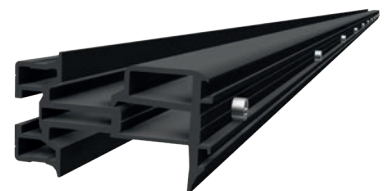

FACADE SYSTEM MID

Item no. 36122-1790	EAN 4262355112951	Facade System Mid - 1790 mm, black anodized	40 Pcs. per PU
Item no. 36122-4575	EAN 4262355112784	Facade System Mid - 4575 mm, black anodized	40 Pcs. per PU