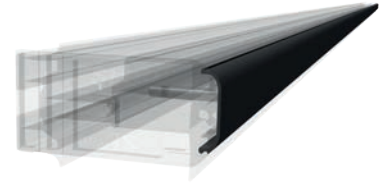

Facade System Cover

- » Conceals the bolts of the profile
- » Easy click-mount
- » Provides an overall aesthetic appeal
- » Material: Aluminum

VARIANTS

Item no. 36105-1790	EAN 4262355112975	Facade System Cover - 1790 mm, black anodized	120 Pcs. per PU
Item no. 36105-4575	EAN 4262355112746	Facade System Cover - 4575 mm, black anodized	120 Pcs. per PU

Facade System End Cap

- » For a clean finish at the ends of the profiles
- » Integrated height adjustment
- » Kit consists of 2 plastic end caps
- » Provides an overall aesthetic appeal
- » Material: Plastic