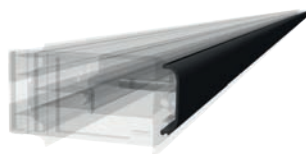

SL ENERGY WALL

SL Rack

Schletter Ludwig

Visit our
website:
www.sl-rack.com

Find us on

GERMAN INNOVATION